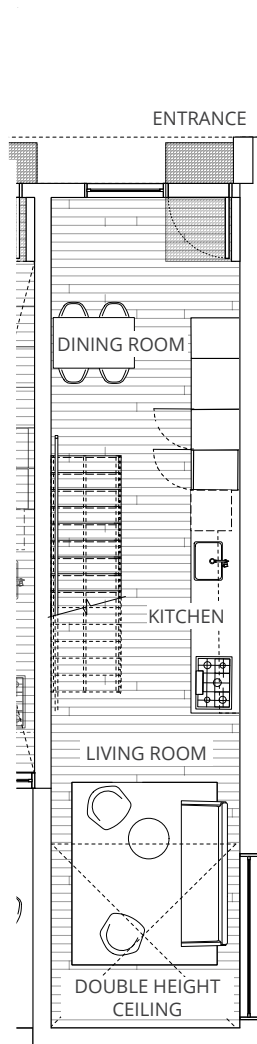

# UNIT 6

1 Bedroom, 1 Bathroom

COURTYARD

GROUND FLOOR

SECOND FLOOR

TOTAL LIVING SPACE = 826 SQ FT