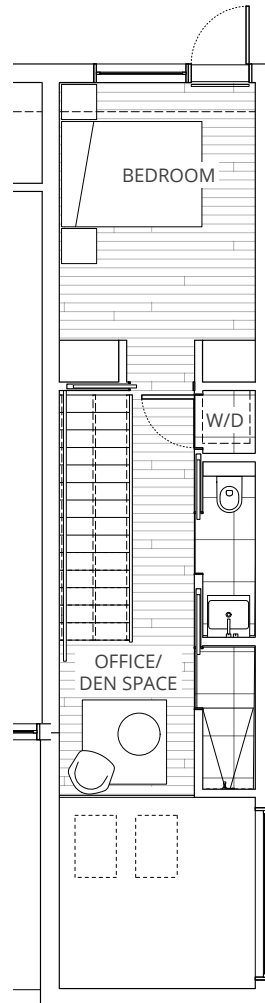

# UNIT 6

1 Bedroom, 1 Bathroom

COURTYARD

GROUND FLOOR

SECOND FLOOR

TOTAL LIVING SPACE = 826 SQ FT